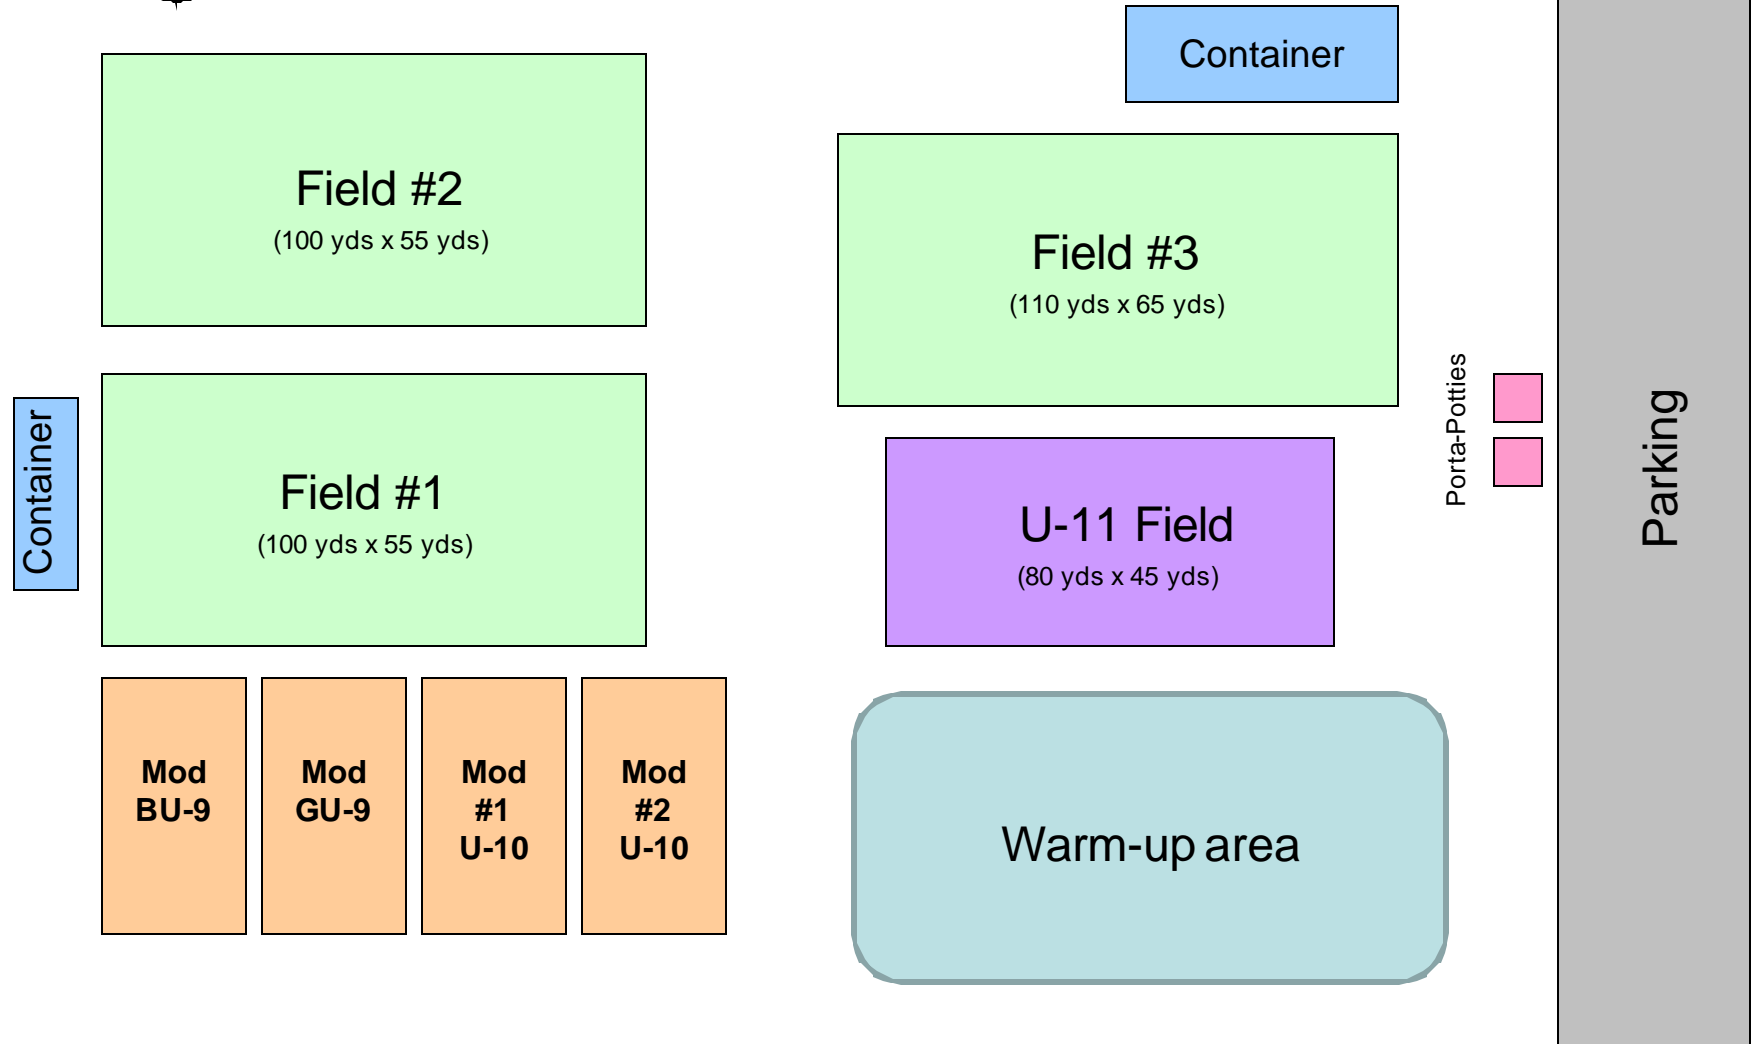

Pea Patch Field Layout – Fall 2007

Green River Road